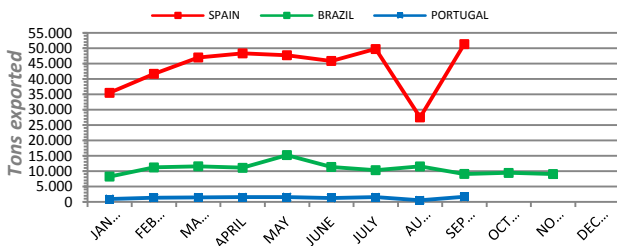

be natural® Team wishes you all a happy new year !

EXPORT:

- Export BRAZIL (November 2011)
- Export SPAIN (September 2011)
- Export USA (September 2011)
- Export PORTUGAL (September 2011)
- Import FRANCE (September 2011)

Export Information Slate

TRADE SHOW:

Gent:

21, 22 & 23 January 2012
Flanders Expo, Gent

Las Vegas:

Exhibits: January 24-26, 2012
Seminars: January 23-26, 2012
Mandalay Bay Convention Center
Las Vegas, Nevada USA